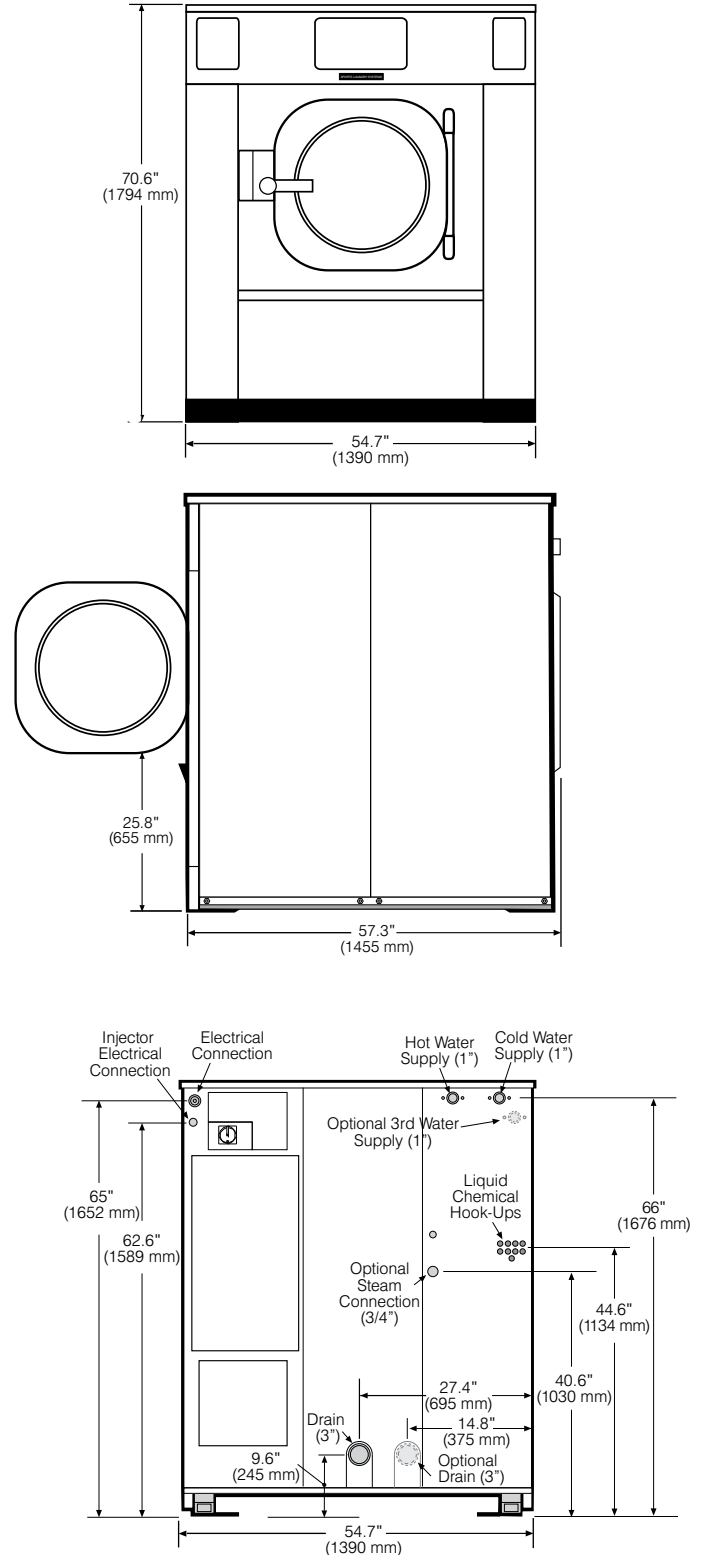

2500 State Road 44 • Oshkosh, WI 54904
 920.231.8222 • FAX 920.231.4666
www.sportslaundrysystems.com

EH090

**SPORTS LAUNDRY SYSTEMS 90-POUND CAPACITY
 HIGH-PERFORMANCE WASHER-EXTRACTOR**

Capacity <i>lbs (kg)</i>	90 (39.5)
Cylinder Diameter <i>inch (mm)</i>	35.4 (900)
Cylinder Depth <i>inch (mm)</i>	24.4 (621)
Cylinder Volume <i>cu ft (dm³)</i>	13.9 (395)
Net Weight <i>lbs (kg)</i>	3106 (1409)
Crated Weight <i>lbs (kg)</i>	3405 (1544)
Machine Width <i>inch (mm)</i>	54.7 (1390)
Machine Depth <i>inch (mm)</i>	57.3 (1455)
Machine Height <i>inch (mm)</i>	70.6 (1794)
Door Opening <i>inch (mm)</i>	22 (558)
Floor to Door <i>inch (mm)</i>	25.8 (655)
Shipping Dimensions <i>inch (mm)</i> (WxDxH)	59.8 x 62.2 x 79.9 (1520 x 1580 x 2030)
Washing Speeds <i>rpm</i>	19/26/33/40
Spin Speeds <i>rpm</i>	40/79/300/490/680/870
G-force	0.81/3.15/45/121/233/381
Static Force Transmitted <i>lbs (kg)</i>	3547 (1609)
Dynamic Force Transmitted <i>lbs (kg)</i>	556 (252)
Frequency of Dynamic Force <i>Hz</i>	14.5
Available Voltages/Wire Conductor/Amp	
Hot Water (standard)	208-240/60/3, 3W + G, 16 Amp
Hot Water (standard)	440-480/60/3, 3W + G, 10 Amp
Electric Auxiliary Heat (optional)	208/60/3, 3W + G, 80 Amp
Electric Auxiliary Heat (optional)	240/60/3, 3W + G, 80 Amp
Steam Auxiliary Heat (optional)	208-240/60/3, 3W + G, 16 Amp
Steam Auxiliary Heat (optional)	440-480/60/3, 3W + G, 10 Amp
Drain Diameter <i>inch (mm)</i>	3 (76)
Water Inlets <i>inch (mm)</i>	1 (25.4)
Recommended Water Pressure <i>PSI (bar)</i>	30-60 (2-4)
Water Flow <i>gal/min (l/min)</i>	26 (100)
Steam Connection (optional) <i>inch(mm)</i>	3/4 (19)
Steam Pressure (optional) <i>PSI (bar)</i>	29-87 (2-6)
Steam Flow (optional) <i>lbs/h (kg/h)</i>	397 (180)
Motor Power <i>kW</i>	4.8
Electric Heating Power (optional) <i>kW</i>	
208/60/3	18.6
240/60/3	24.2

* Specifications subject to change without notice or obligation. Call Sports Laundry Systems for dimensions not shown or for clarification.